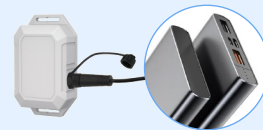

Industrial asset tracking

Livestock tracking

Valuable assets tracking

General Specs

Connectivity	LoRaWAN V1.03 6 km communication distance (in urban open space)
Dimensions	122.6mm x 90.9mm x 33.8mm
Color	Gray
Material	ASA + PC
IP rating	IP67
Battery capacity	4500mAh rechargeable battery
Operating temperature	-40°C~80°C
Operating humidity	5%~95%
Installation	Double-sided tape, screws, straps, DIN rail, etc.
Certification	FCC CE

Charge up, Seal in, Track on

Charges directly from the socket

Charges conveniently using a power bank

Waterproof when the charging port is sealed